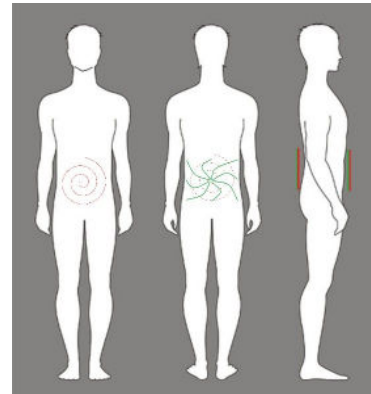

To create an enveloping magnetic field, you need 2 discs (coils) like the one shown here: <https://www.etsy.com/fr/listing/1087546085/disque-spirale-20cm-12-spirales-coil> or <https://eolix.fr/produit/disque-20-cm-spirale-12-spirales-avec-cable-pour-spooky2/>

## Software

The installation software and user's guide are free of charge and can be downloaded from <https://www.spooky2.fr/downloadspage/>.

The Spooky2 solution (hardware+ software) is a complete, rich Rife machine. Using the software requires a little time to get the hang of it.

Each coil consists an Archimedean spiral, rotating anti-clockwise (levorotary). On the back of the disc are 12 golden number spirals.

The 2 discs are to be oriented in the same direction, as they were stacked (by analogy with magnets, opposite faces "touch").

To target the digestive organs, one of the discs is placed on the stomach, centered on the navel, while the other is placed in the small of the back, so that the whole is on side of the body's soft tissues.